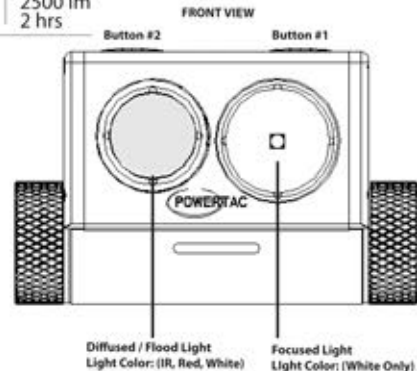

White LED:Cree XPG2 S3 White Led

Red LED: CREE XPEBRD

Battery: (1) 18650 Rechargeable Li-ion.  
NOT compatible with RCR123A/16340  
ONLY USE PowerTac 18650-3200mAh  
High Drain batteries

Size: Length: 79 mm  
Width: 24.5 mm  
Height: 49.5 mm

Weight: 111g (without battery and straps)

Impact : 2m

Waterproof: IPX7