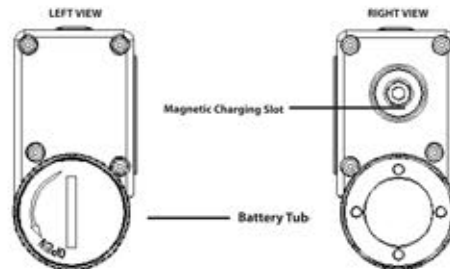

White LED:Cree XPG2 S3 White Led

Red LED: CREE XPEBRD

Battery: (1) 18650 Rechargeable Li-ion.  
NOT compatible with RCR123A/16340  
ONLY USE PowerTac 18650-3200mAh  
High Drain batteries

Size: Length: 79 mm  
Width: 24.5 mm  
Height: 49.5 mm

Weight: 111g (without battery and straps)

Impact : 2m

Waterproof: IPX7